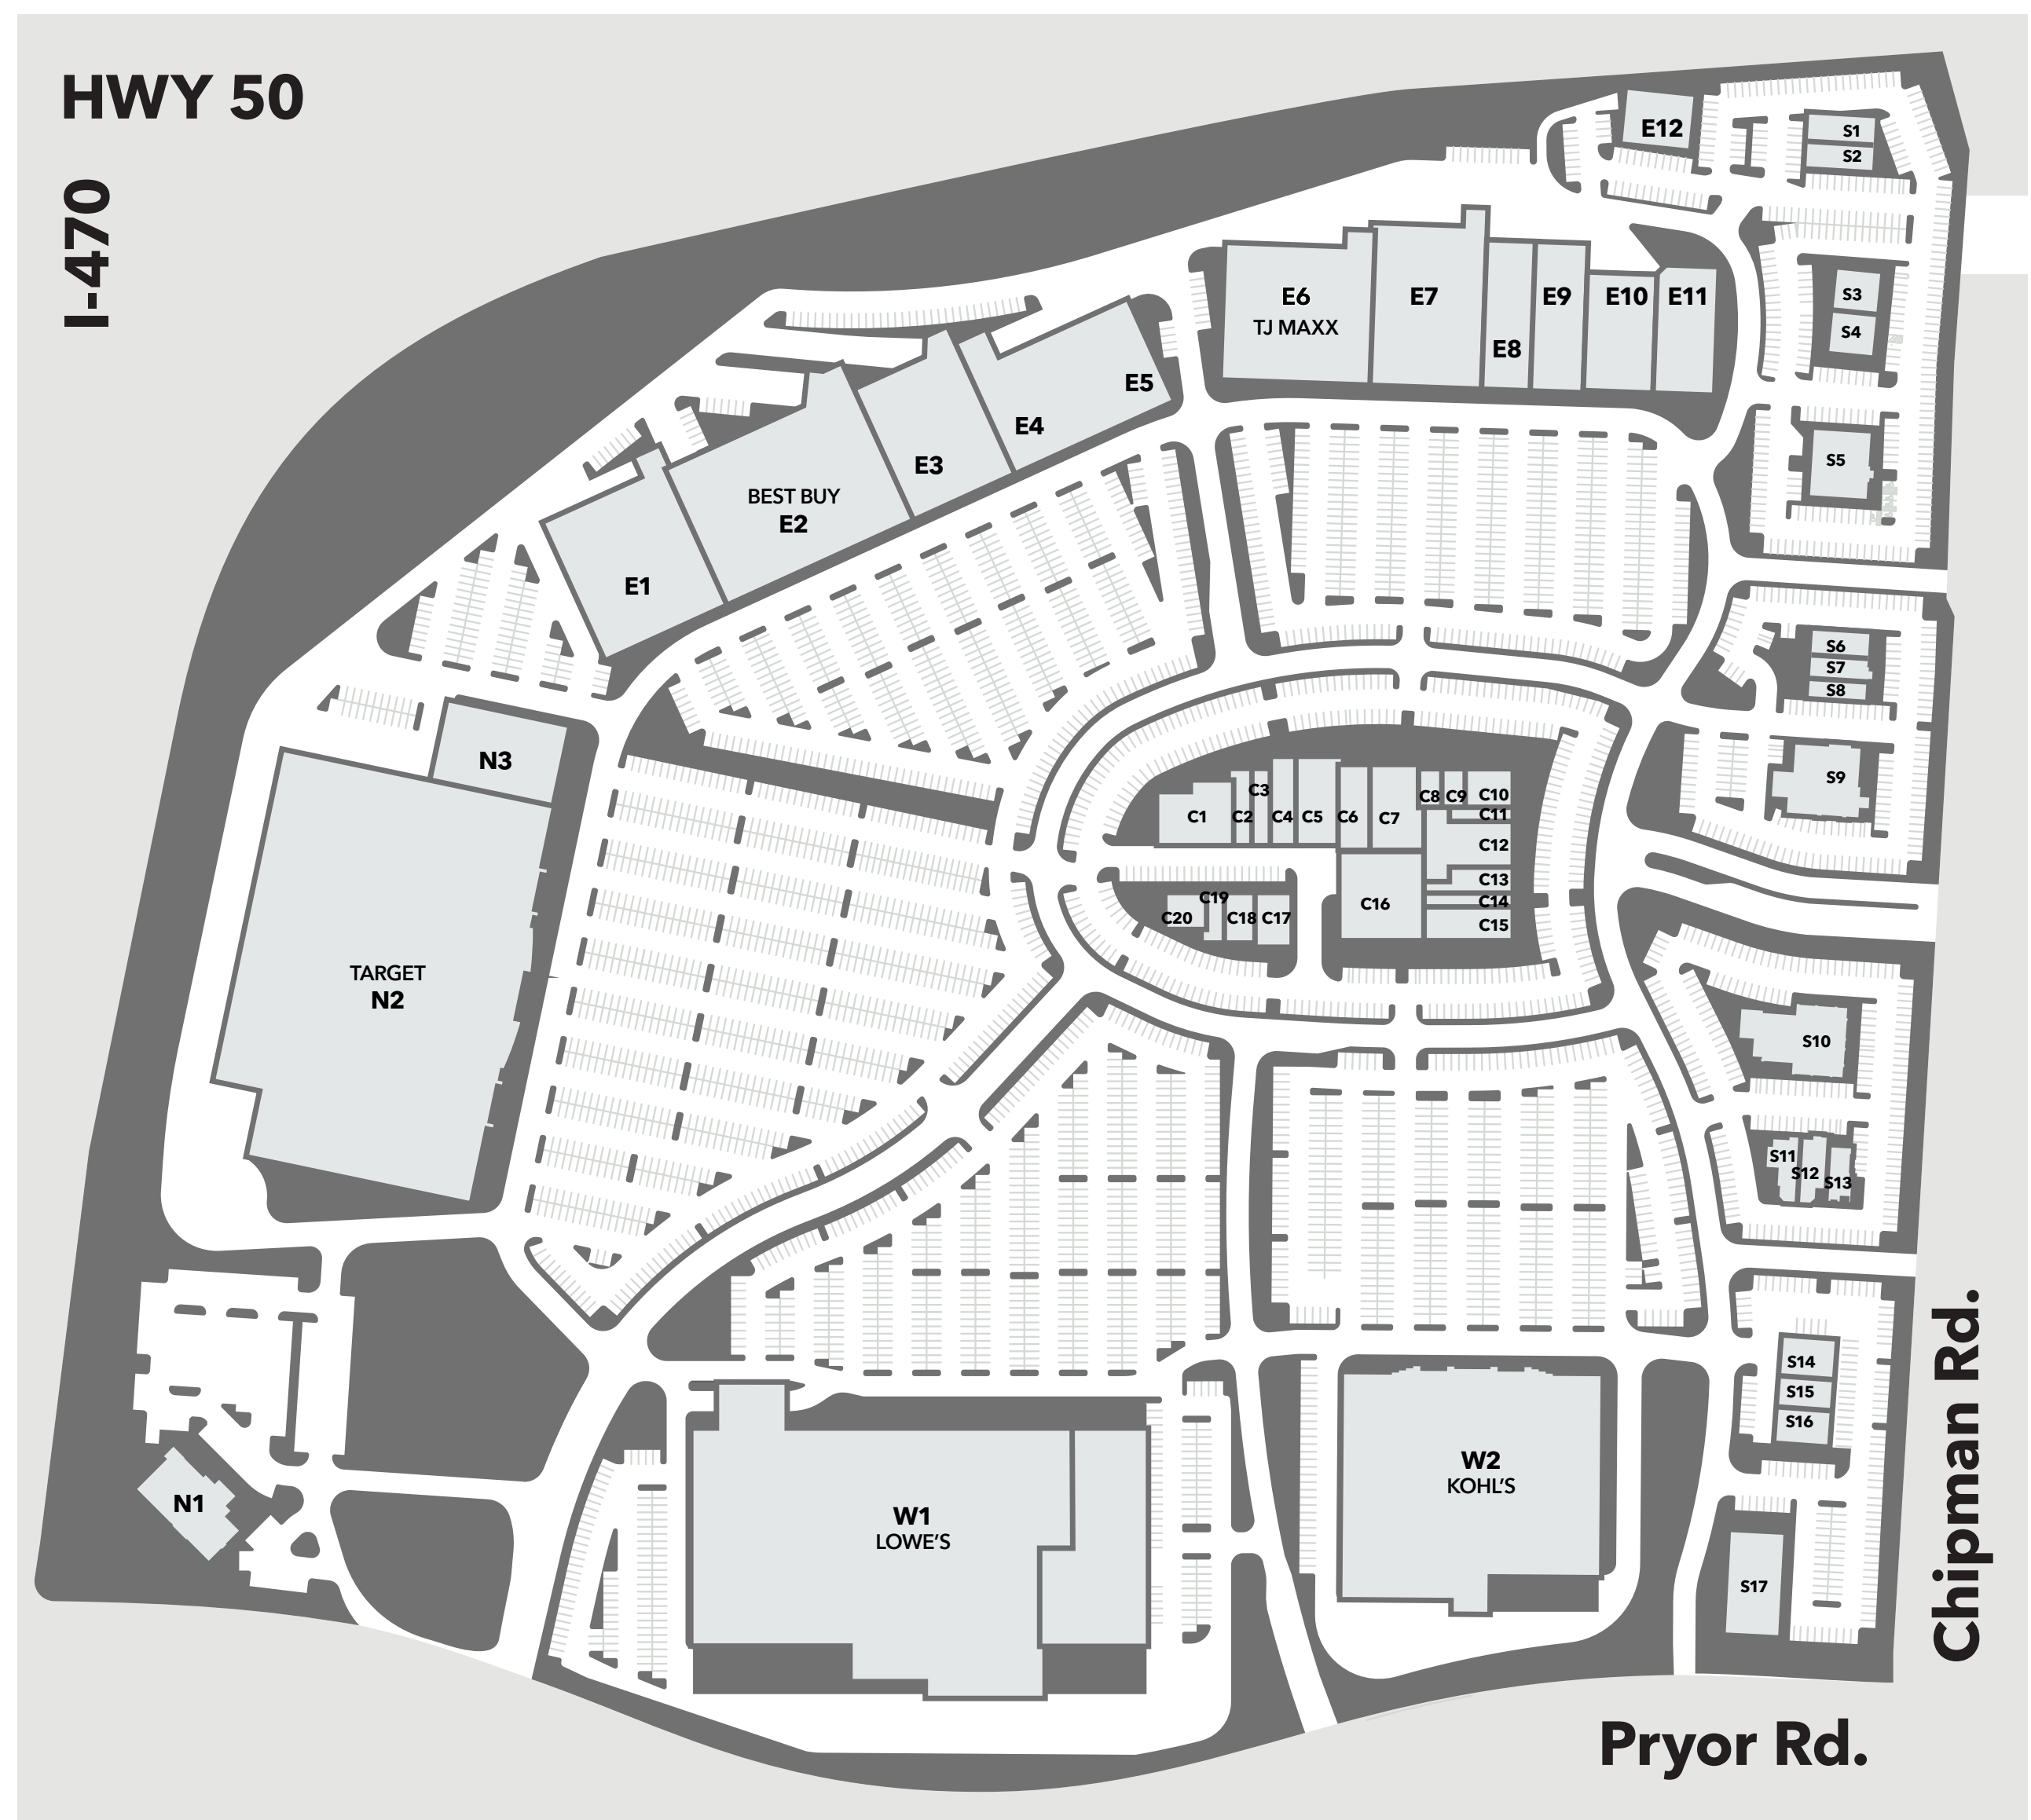

DIRECTORY

APPAREL

- E8 Carter's
- W2 Kohl's
- C12 Men's Warehouse
- E9 Old Navy
- C16 Rally House
- E6 T.J. Maxx

RESTAURANTS & FOOD

- S11 Buffalo Wild Wings
- S5 Chili's
- C17 Chipotle
- C3 Crumbl Cookies
- N1 Fiorella's Jack Stack Barbecue
- S6 Jason's Deli
- S9 LongHorn Steakhouse
- S10 On the Border
- S3 Panda Express
- S4 Panera Bread
- E12 Pearl Tavern
- C18 PepperJax Grill
- S8 Pinsa Pizzeria & Kitchen
- S16 Spin! Neapolitan Pizza
- S14 Subway

HEALTH & BEAUTY

- S2 Aspen Dental
- C10 Bath & Body Works
- C14 Bloom Nails & Spa
- S7 Diamond Nails
- C8 GNC
- C19 Great Clips
- C4 Johnson Fitness & Wellness
- C6 Massage Envy
- C20 Milan Laser & Hair Removal
- S12 Sport Clips
- E11 Ulta Beauty

DEPARTMENT STORES

- W2 Kohl's
- N2 Target

SCAN FOR CURRENT DIRECTORY

FOR ADDITIONAL SHOPPING OPTIONS, VISIT OUR SISTER PROPERTY, SUMMIT FAIR, ON THE NORTHSIDE OF 50 HWY. LOCATED OFF CHIPMAN RD AND NW BLUE PKWY.